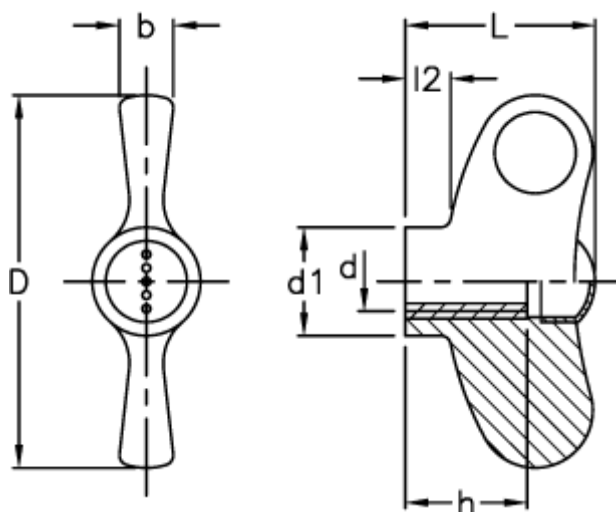

Article number: 23052232161

Description: E+G Wing nut
EWN.48 B-M5-C1, black cap

Measures

b	= 7
D	= 47
d1	= 13.5
d 6H	= M5
h	= 12
L	= 24
l2	= 5.5